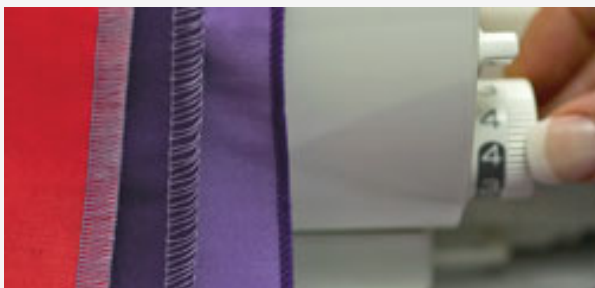

FOR THE LOVE OF SEWING

Eclipse DX

You'll view serging in a whole new light. This easy-to-use serger includes Jet-Air Threading, plus adjustable manual tensions that allow for perfect stitches on any type of fabric.

Technology Features

Exclusive Baby Lock Jet -Air Threading™

Threading a serger has never been easier than with the revolutionary Jet-Air Threading from Baby Lock. With just one touch of a lever, thread is sent through the tubular loopers. There are no thread guides, no struggling, and there's plenty of extra time to serge away!

Stitch length can be easily adjusted on a Baby Lock serger using one dial. This dial includes an Automatic Rolled Hem setting that will retract the built-in stitch width finger for a rolled hem finish.

Fabric Support System

Baby Lock's Jet-Air sergers include a Fabric Support System to keep stitches flat and balanced, no matter what speed, fabric or stitch you choose. The built-in stitch fingers actually move with the knife blade, adjusting the seam consecutively with the cutting width.